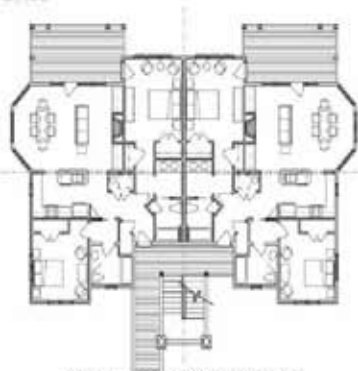

Wintergreen

on the ridge

LOFT UNIT

LOFT

FIRST & SECOND LEVELS

Condominium Features

- ❧ Spectacular Mountain Views
- ❧ Two Bedrooms, Two Baths
- ❧ Covered Entry
- ❧ Large, 19ft Wide Covered Decks
- ❧ Custom Kitchen and Bath Cabinetry
- ❧ Cultured Stone Gas Fireplace

All existing Wintergreen homes have been custom designed. Floor plans, square footage and selections may vary.