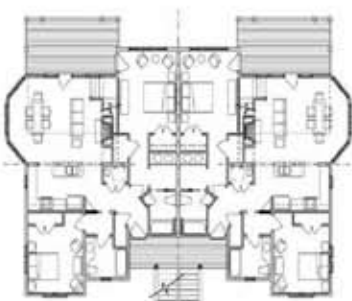

Wintergreen

on the ridge

LOFT UNIT

LOFT

FIRST & SECOND LEVELS

Condominium Features

- ❧ Spectacular Mountain Views
- ❧ Two Bedrooms, Two Baths
- ❧ Covered Entry
- ❧ Large, 19ft Wide Covered Decks
- ❧ Custom Kitchen and Bath Cabinetry
- ❧ Cultured Stone Gas Fireplace

All existing Wintergreen homes have been custom designed. Floor plans, square footage and selections may vary.