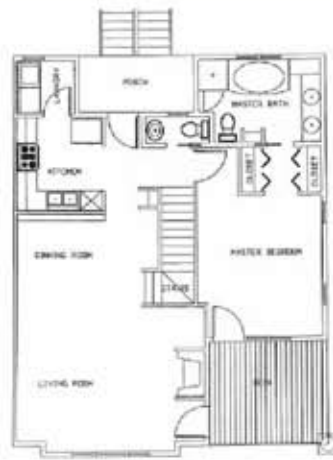

The Timbers at Echota

a peaceful haven

Lower Level

Main Level

Upper Level

Condominium Features

- ⌘ Two Bedrooms, Two Baths & Powder Room
- ⌘ Beautiful Mountain Views
- ⌘ Cultured Stone Gas Fireplace
- ⌘ Upstairs Condos Have Loft
- ⌘ Large 11 Foot Wide Covered Decks
- ⌘ Downsatisr Condos Have Extra Living Area
- ⌘ Custom Kitchen and Bathroom Cabinetry

All existing Timbers condominiums have been custom designed. Floor plans, square footage and selections may vary.