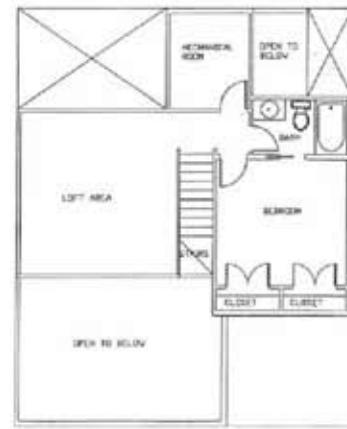

The Timbers at Echota

a peaceful haven

Lower Level

Main Level

Upper Level

Condominium Features

- ⌘ Two Bedrooms, Two Baths & Powder Room
- ⌘ Beautiful Mountain Views
- ⌘ Cultured Stone Gas Fireplace
- ⌘ Upstairs Condos Have Loft
- ⌘ Large 11 Foot Wide Covered Decks
- ⌘ Downsatisr Condos Have Extra Living Area
- ⌘ Custom Kitchen and Bathroom Cabinetry