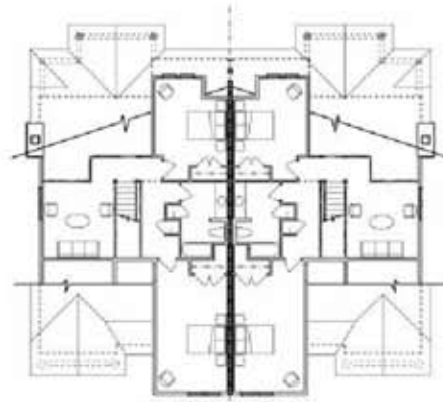

Deer Ridge

on the ridge

MAIN LEVEL

UPPER LEVEL

Townhome Features

- ❧ Four Bedroom, Three & a Half Baths
- ❧ Covered Entry
- ❧ Heavy Timber Accents
- ❧ Option of Basement in some Homesites
- ❧ Custom Kitchen and Bath Cabinetry
- ❧ Cultured Stone Gas Fireplace
- ❧ Spacious Loft Area
- ❧ Open Living Areas

All existing Deer Ridge homes have been custom designed. Floor plans, square footage and selections may vary.