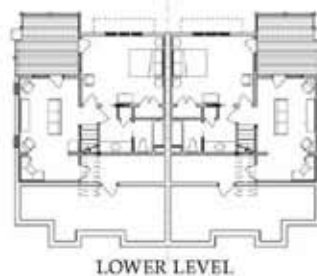

Cedar Woods

on the ridge

Condominium Features

- ❧ Long Range Mountain Views
- ❧ Three Bedrooms, Two & a Half Baths
- ❧ Covered Entry
- ❧ 12.5 ft Wide Covered Decks
- ❧ Custom Kitchen and Bath Cabinetry
- ❧ Cultured Stone Gas Fireplace
- ❧ Upper Floors Feature Vaulted Ceilings
- ❧ Lower Floors Feature Two Decks

All existing Cedar Woods homes have been custom designed. Floor plans, square footage and selections may vary.