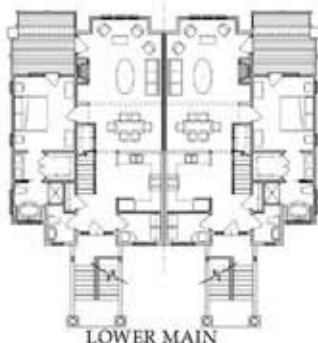

Cedar Woods

on the ridge

Condominium Features

- ❧ Long Range Mountain Views
- ❧ Three Bedrooms, Two & a Half Baths
- ❧ Covered Entry
- ❧ 12.5 ft Wide Covered Decks
- ❧ Custom Kitchen and Bath Cabinetry
- ❧ Cultured Stone Gas Fireplace
- ❧ Upper Floors Feature Vaulted Ceilings
- ❧ Lower Floors Feature Two Decks

All existing Cedar Woods homes have been custom designed. Floor plans, square footage and selections may vary.