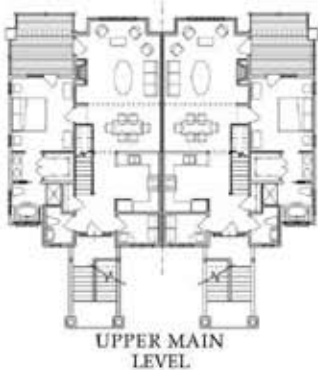

Cedar Woods

on the ridge

Condominium Features

- ❧ Long Range Mountain Views
- ❧ Three Bedrooms, Two & a Half Baths
- ❧ Covered Entry
- ❧ 12.5 ft Wide Covered Decks
- ❧ Custom Kitchen and Bath Cabinetry
- ❧ Cultured Stone Gas Fireplace
- ❧ Upper Floors Feature Vaulted Ceilings
- ❧ Lower Floors Feature Two Decks

All existing Cedar Woods homes have been custom designed. Floor plans, square footage and selections may vary.