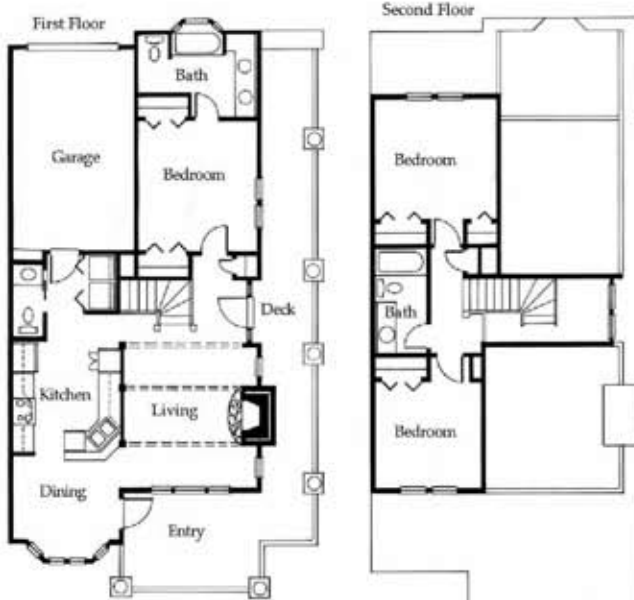

Bear Ridge at Echota

a peaceful haven

Townhome Features

- ☞ Three Bedroom, Two & Half Bath
- ☞ Or 4 Bedrooms, Three & Half Baths
- ☞ Large Private Deck
- ☞ Covered Entry
- ☞ Custom Kitchen and Bath Cabinetry
- ☞ Open Living Area
- ☞ Cultured Stone Fireplace
- ☞ One-Car Garage

All existing Bear Ridge homes have been custom designed. Floor plans, square footage and selections may vary.